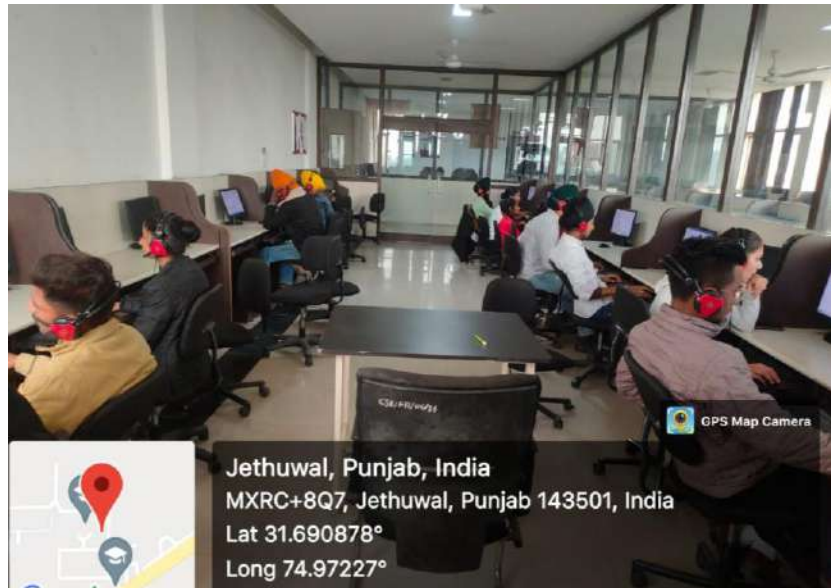

PHOTOGRAPHS (LANGUAGE LAB)

YOGA

Global Group of Institutes

(Approved by AICTE, PCI and Affiliated to IKGPTU, Jalandhar)

LIST OF STUDENTS FOR YOGA

SR. NO.	ROLL NO	STUDENT NAME	CLASS
1	2027408	Khushpreet Singh	BCA
2	2027409	Mehakpreet Singh	BCA
3	2027411	Pradeep Kumar	BCA
4	2027412	Pratham	BCA
5	1919336	Amritpal Kaur	BTTM
6	1919340	Daljit Kaur	BTTM
7	1919341	Filliya	BTTM
8	1919342	Gurpreet Singh	BTTM
9	1919343	Hansika	BTTM
10	1919344	Harpreet	BTTM
11	1919345	Isha Bhagat	BTTM
12	1919347	Keshav Malhotra	BTTM
13	1919348	Komaljeet Kaur	BTTM
14	1919349	Komalpreet Kaur	BTTM
15	1919351	Manpreet Kaur	BTTM
16	1919354	Nikhil Kanojia	BTTM
17	1919355	Pritika	BTTM
18	1919356	Radha Kumari	BTTM
19	1919357	Rahul Dutta	BTTM
20	1919359	Sagrika Malhotra	BTTM
21	1919360	Sahil Khanna	BTTM